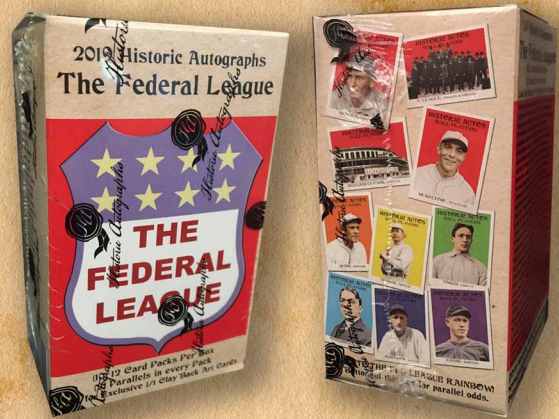

2019 Historic Autos FED LEAGUE

- Each box contains (10) 12-card packs
- Each pack contains (10) regular (red background) cards and (2) color parallels
- One-of-one, hand-enhanced art cards come approximately 1:2 boxes
- Wrappers are good for the special HA wrapper redemption (see website)

RETAIL (10) Pack Box

www.historicautographcompany.com

2019 Historic Autos FED LEAGUE

EVERY BOX CONTAINS:

- The complete 66-card set
- a ONE-OF-ONE printing plate
- Every box is serial numbered on the bottom (* /264)