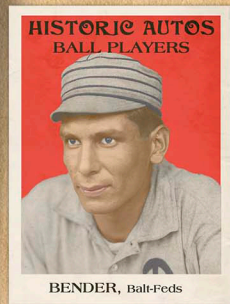

2019 Historic Autos FED LEAGUE

- Each box contains (10) 12-card packs
- Each pack contains (10) regular (red background) cards and (2) color parallels
- One-of-one, hand-enhanced art cards come approximately 1:2 boxes
- Wrappers are good for the special HA wrapper redemption (see website)

RETAIL (10) Pack Box

www.historicautographcompany.com

2019 Historic Autos FED LEAGUE

EVERY BOX CONTAINS:

- The complete 66-card set
- a ONE-OF-ONE printing plate
- Every box is serial numbered on the bottom (* /264)